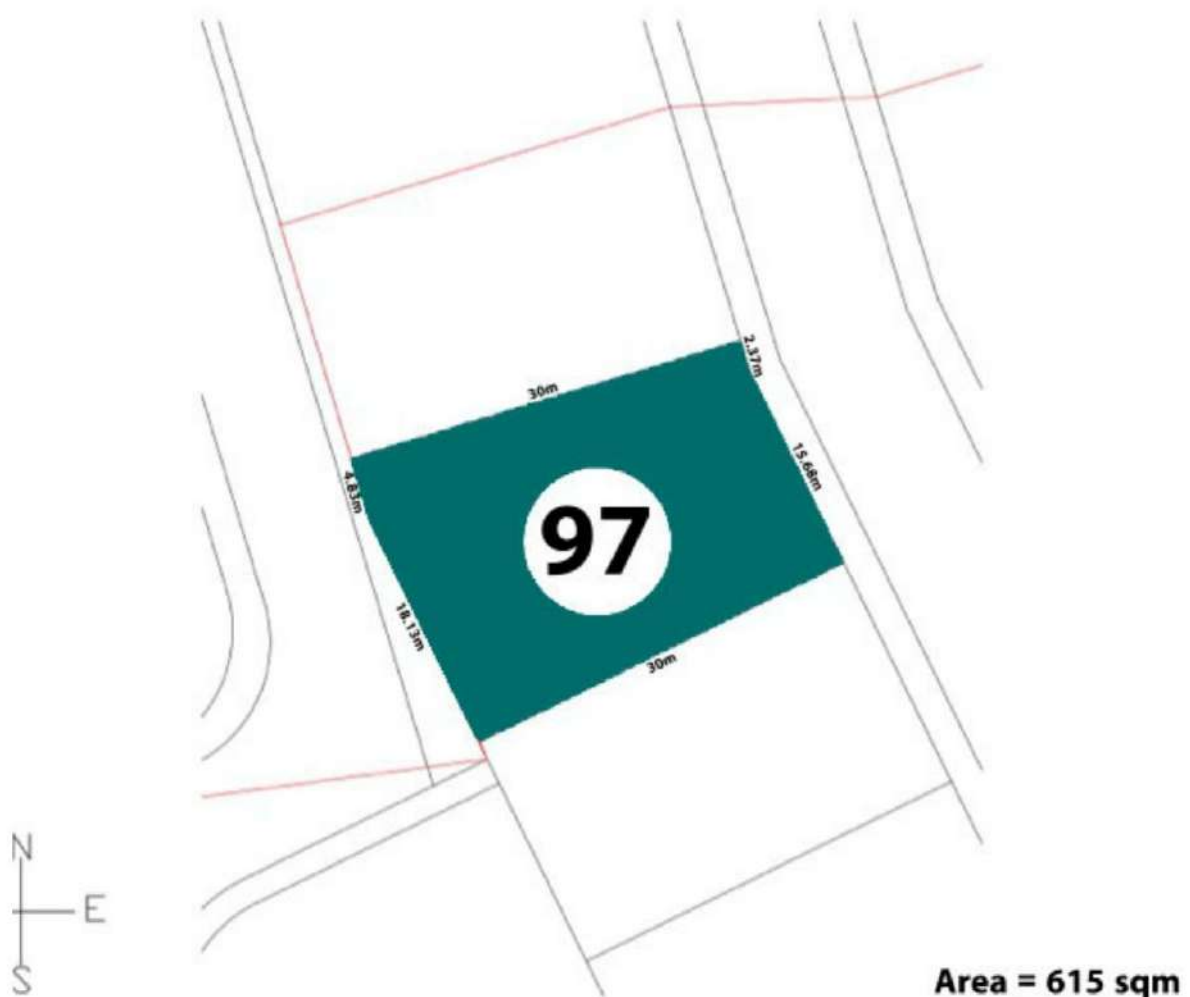

AVAILABILITY

Available

PARCEL NO

LO - 10

STREET NAME

ST. GOLD

SIZE

540.00 - SQ. M

SIZE

540.00 - SQ. M

VIEW

NO VIEW

AVAILABILITY

Available

PARCEL NO

LO - 97

STREET NAME

ST. EVERGREEN

SIZE

615.00 - SQ. M

VIEW

NO VIEW

AVAILABILITY

Available

PARCEL NO

LO - 99

STREET NAME

ST. EVERGREEN

SIZE

541.00 - SQ. M

VIEW

NO VIEW