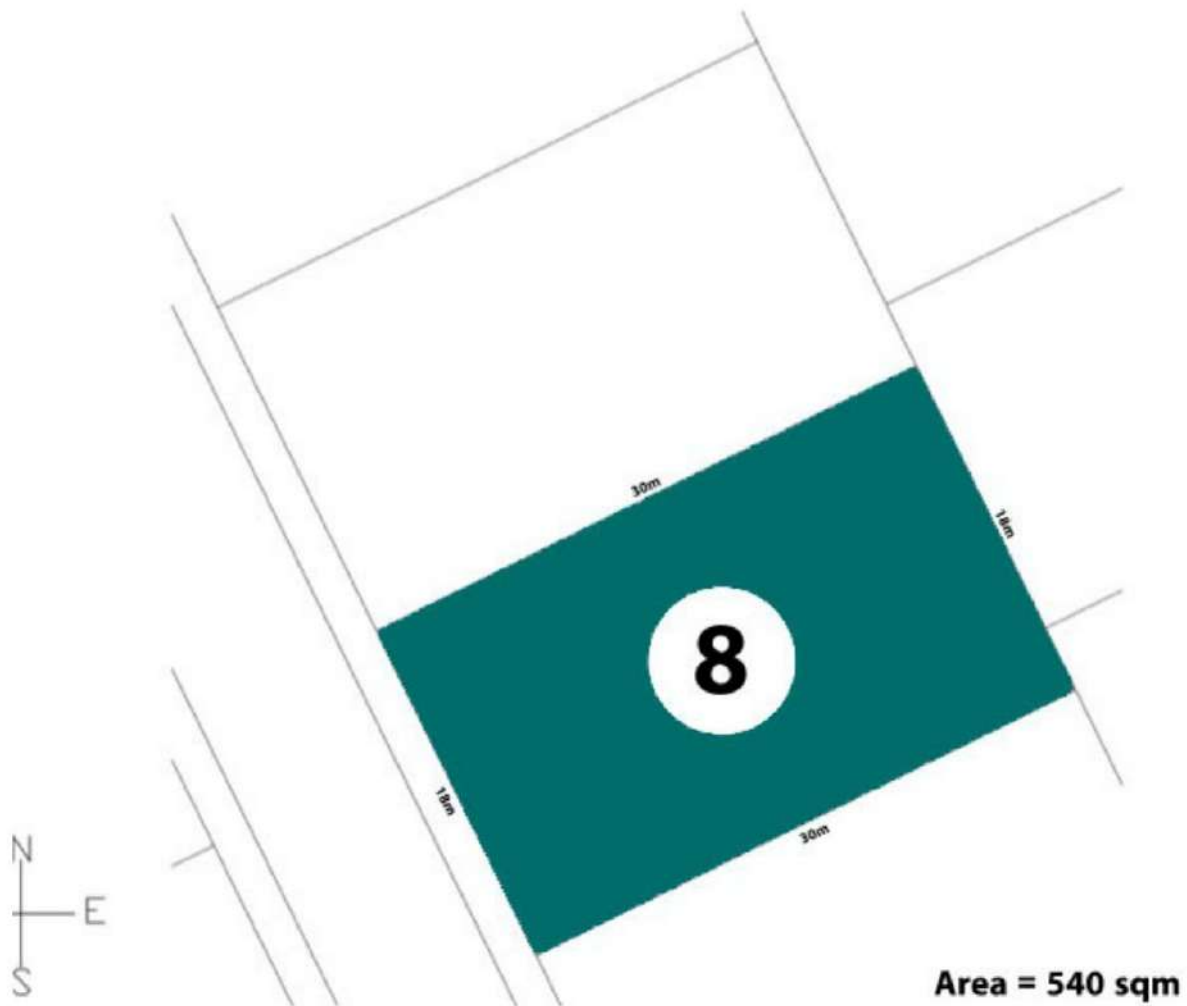

STREET NAME

ST. GOLD

SIZE

540.00 - SQ. M

VIEW

NO VIEW

AVAILABILITY

Available

PARCEL NO

LO - 8

STREET NAME

ST. GOLD

SIZE

540.00 - SQ. M

VIEW

NO VIEW

AVAILABILITY

Available

PARCEL NO

LO - 10

STREET NAME

ST. GOLD

SIZE

540.00 - SQ. M

AVAILABILITY

Available

Area = 519 sqm

PARCEL NO

LO - 77

STREET NAME

ST. EVERGREEN

SIZE