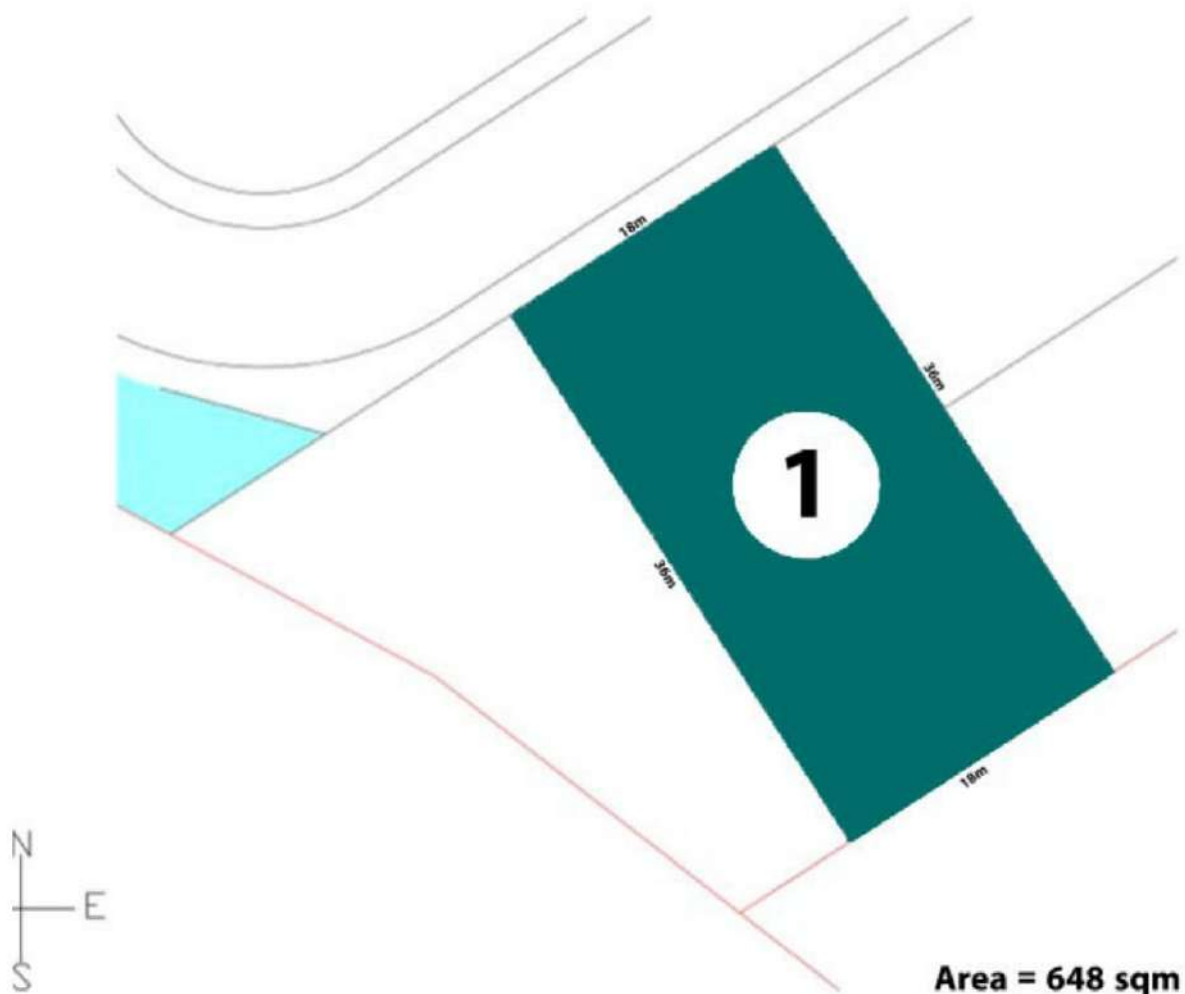

PARCEL NO

LO - 1

STREET NAME

ST. GOLD

SIZE

648.00 - SQ. M

VIEW

NO VIEW

AVAILABILITY

Available