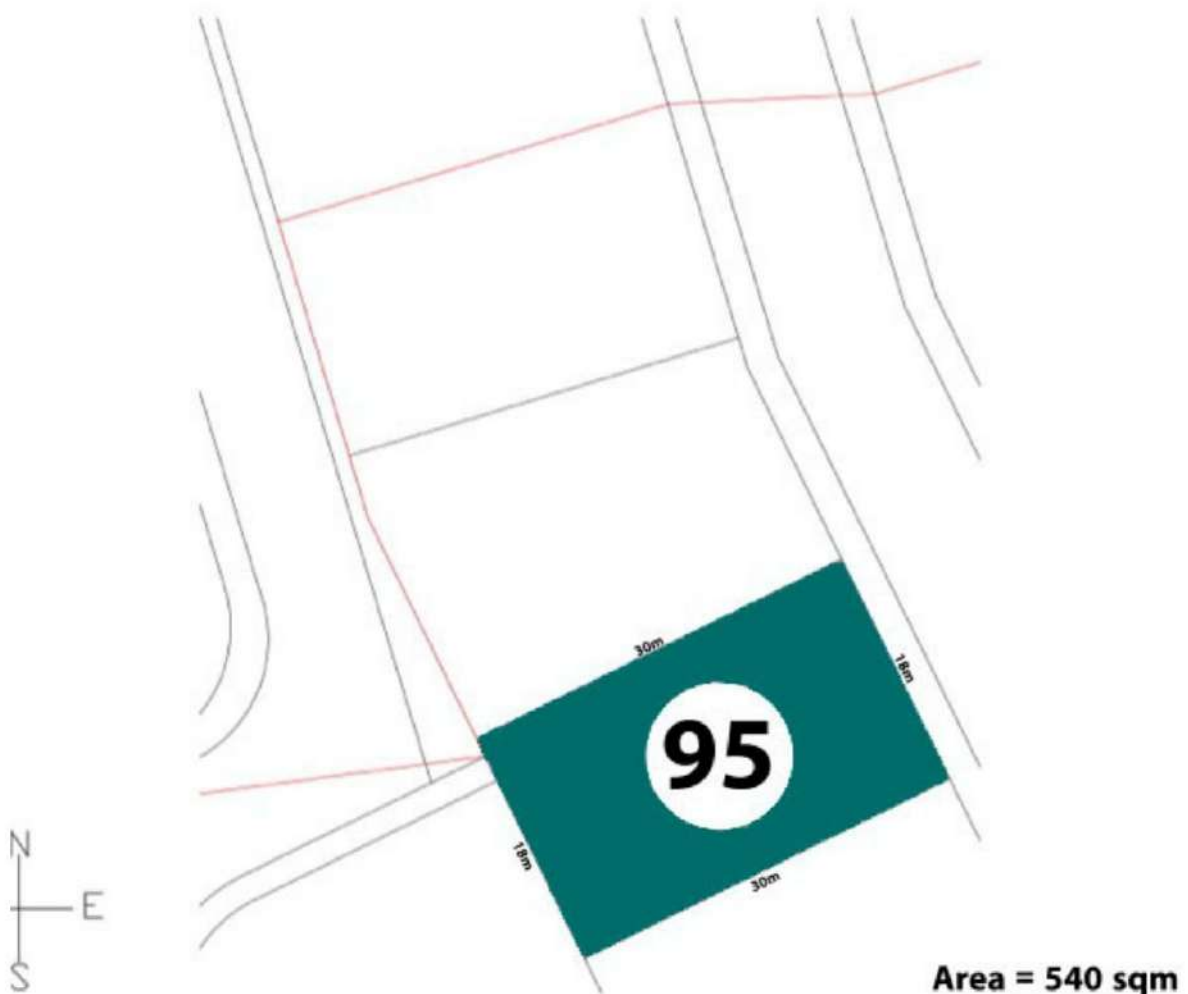

SIZE

540.00 - SQ. M

VIEW

NO VIEW

AVAILABILITY

Available

PARCEL NO

LO - 97

STREET NAME

ST. EVERGREEN

SIZE

615.00 - SQ. M

VIEW

NO VIEW

AVAILABILITY

Available

PARCEL NO

LO - 99

STREET NAME

ST. EVERGREEN

SIZE

541.00 - SQ. M

VIEW

NO VIEW