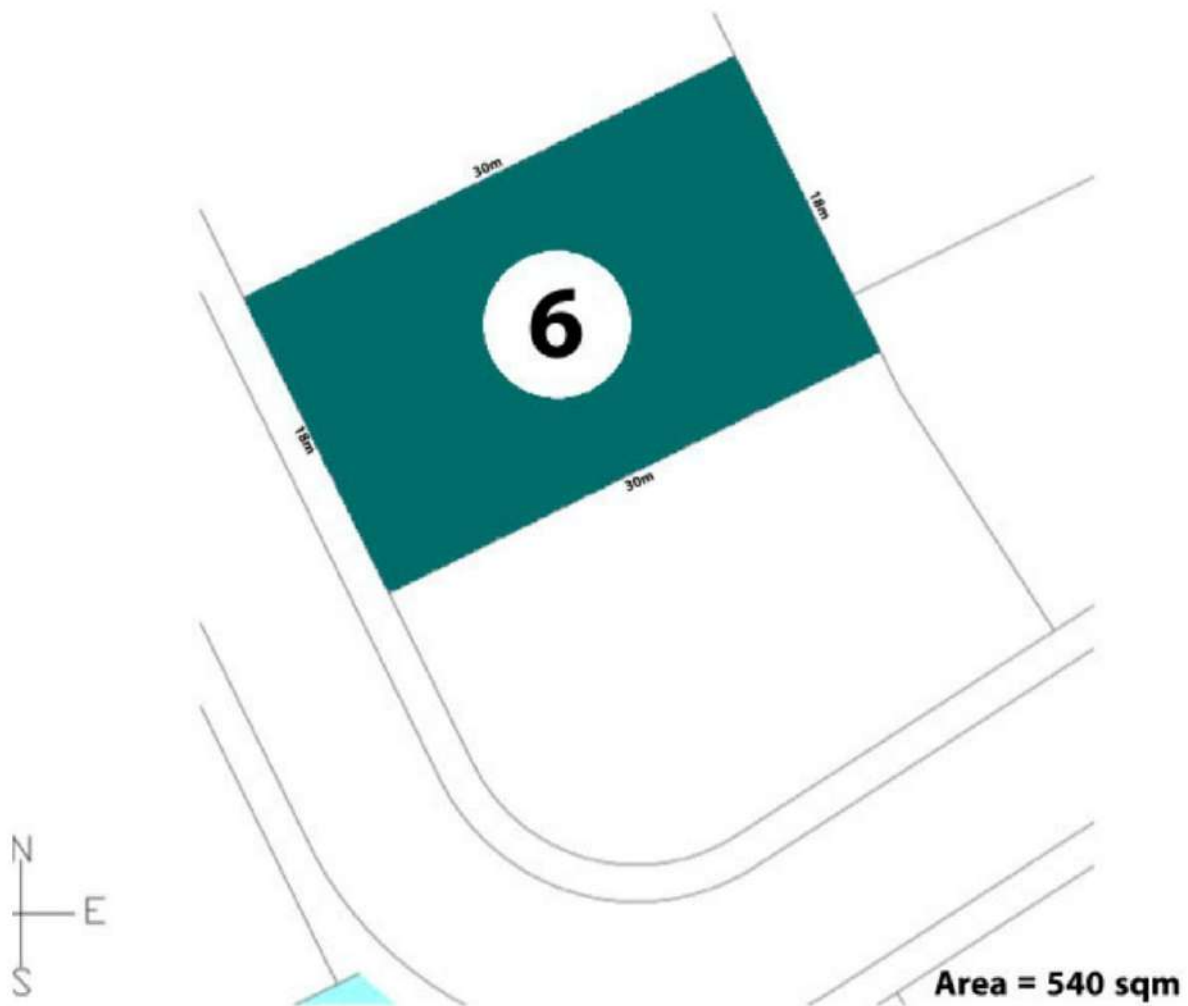

STREET NAME

ST. GOLD

SIZE

540.00 - SQ. M

VIEW

NO VIEW

AVAILABILITY

Available

PARCEL NO

LO - 8

STREET NAME

ST. GOLD

SIZE

540.00 - SQ. M

VIEW

NO VIEW

AVAILABILITY

Available

PARCEL NO

LO - 10

STREET NAME

ST. GOLD

SIZE

540.00 - SQ. M

AVAILABILITY

Available

Area = 519 sqm

PARCEL NO

LO - 77

STREET NAME

ST. EVERGREEN

SIZE