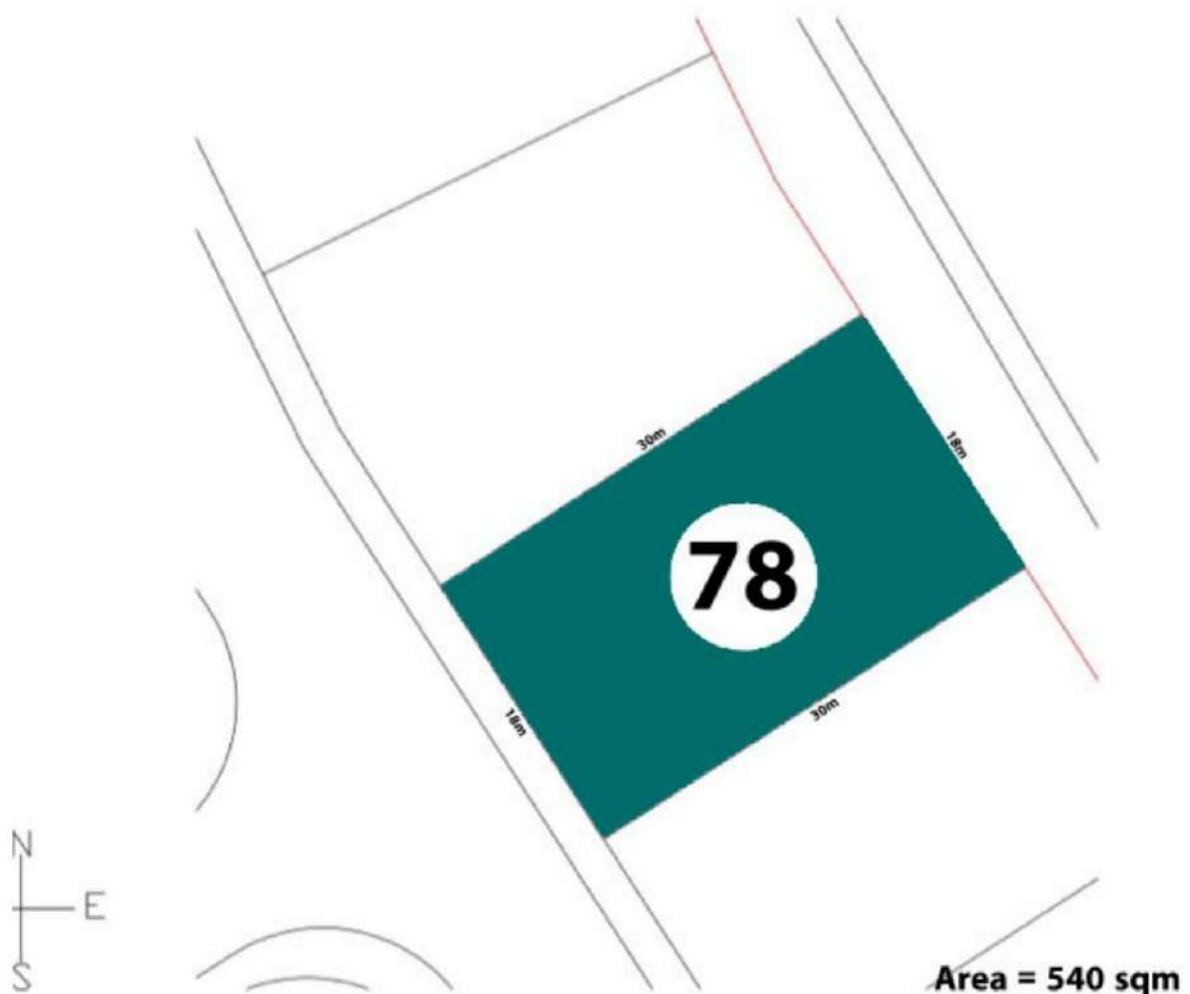

PARCEL NO

LO - 78

STREET NAME

ST. EVERGREEN

SIZE

540.00- SQ. M

VIEW

GOLF VIEW

AVAILABILITY

Available