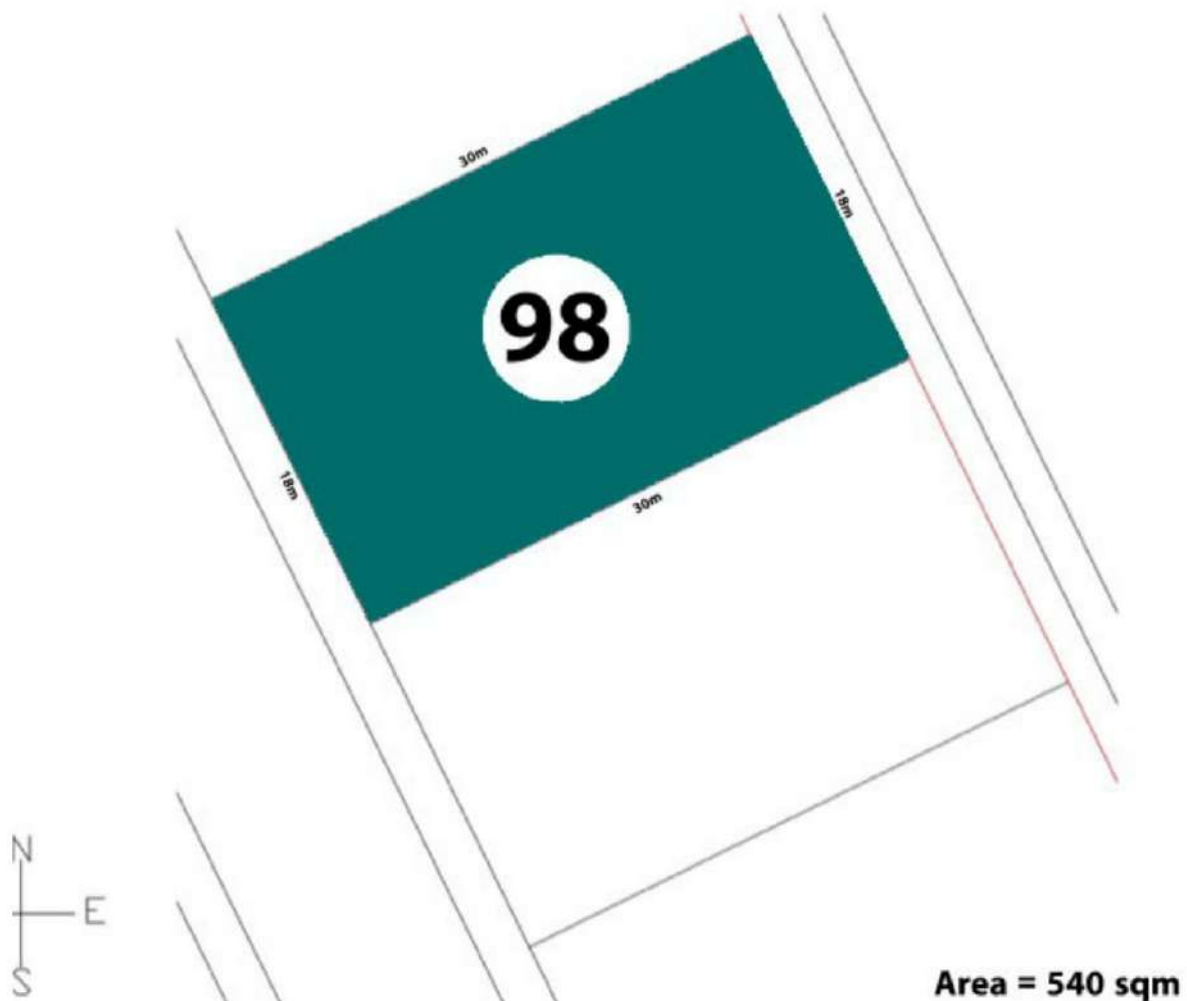

PARCEL NO

LO - 98

STREET NAME

ST. EVERGREEN

SIZE

541.00 - SQ. M

VIEW

GOLF VIEW

AVAILABILITY

Available