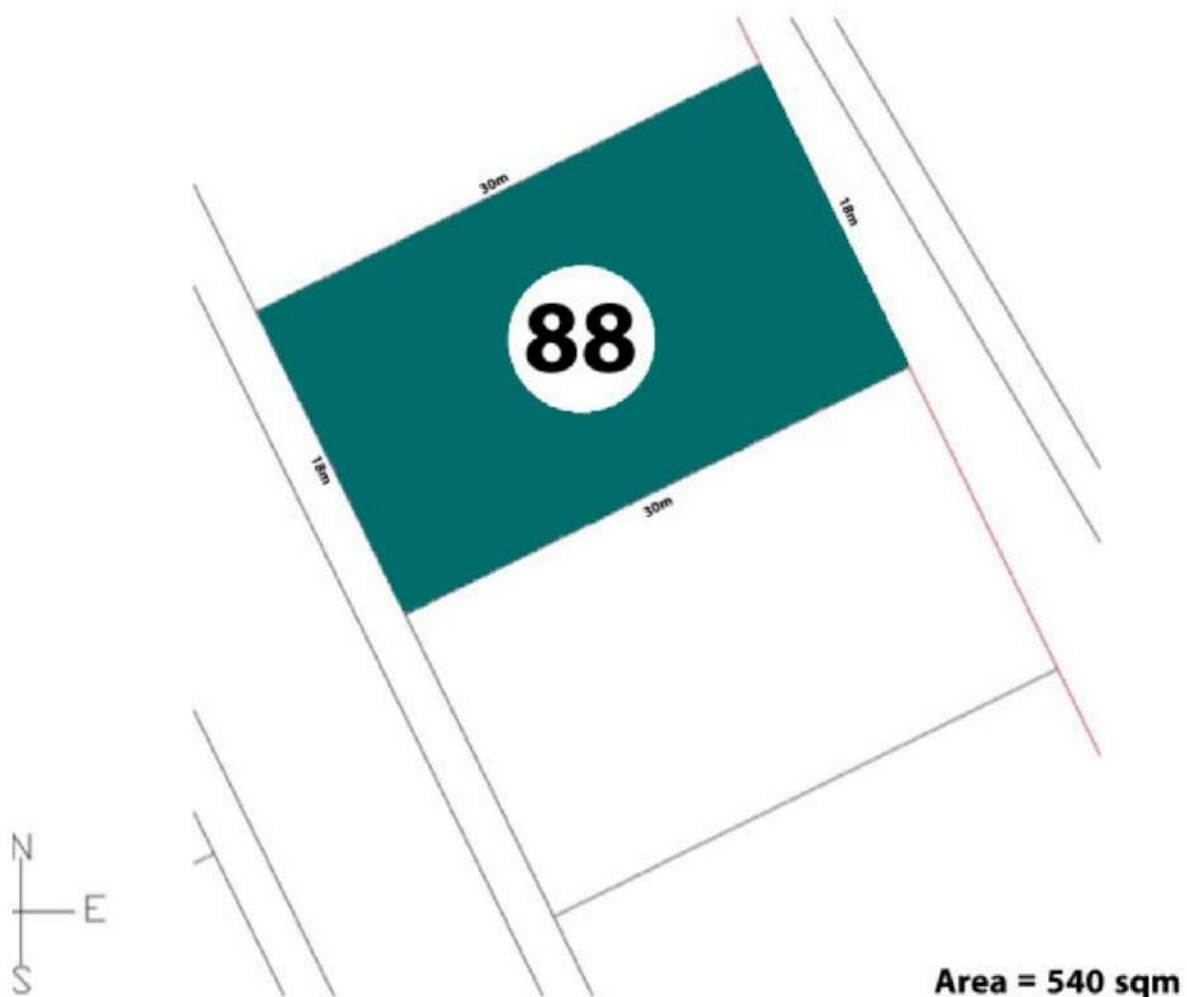

PARCEL NO

LO - 88

STREET NAME

ST. EVERGREEN

SIZE

540.00 - SQ. M

VIEW

GOLF VIEW

AVAILABILITY

Available