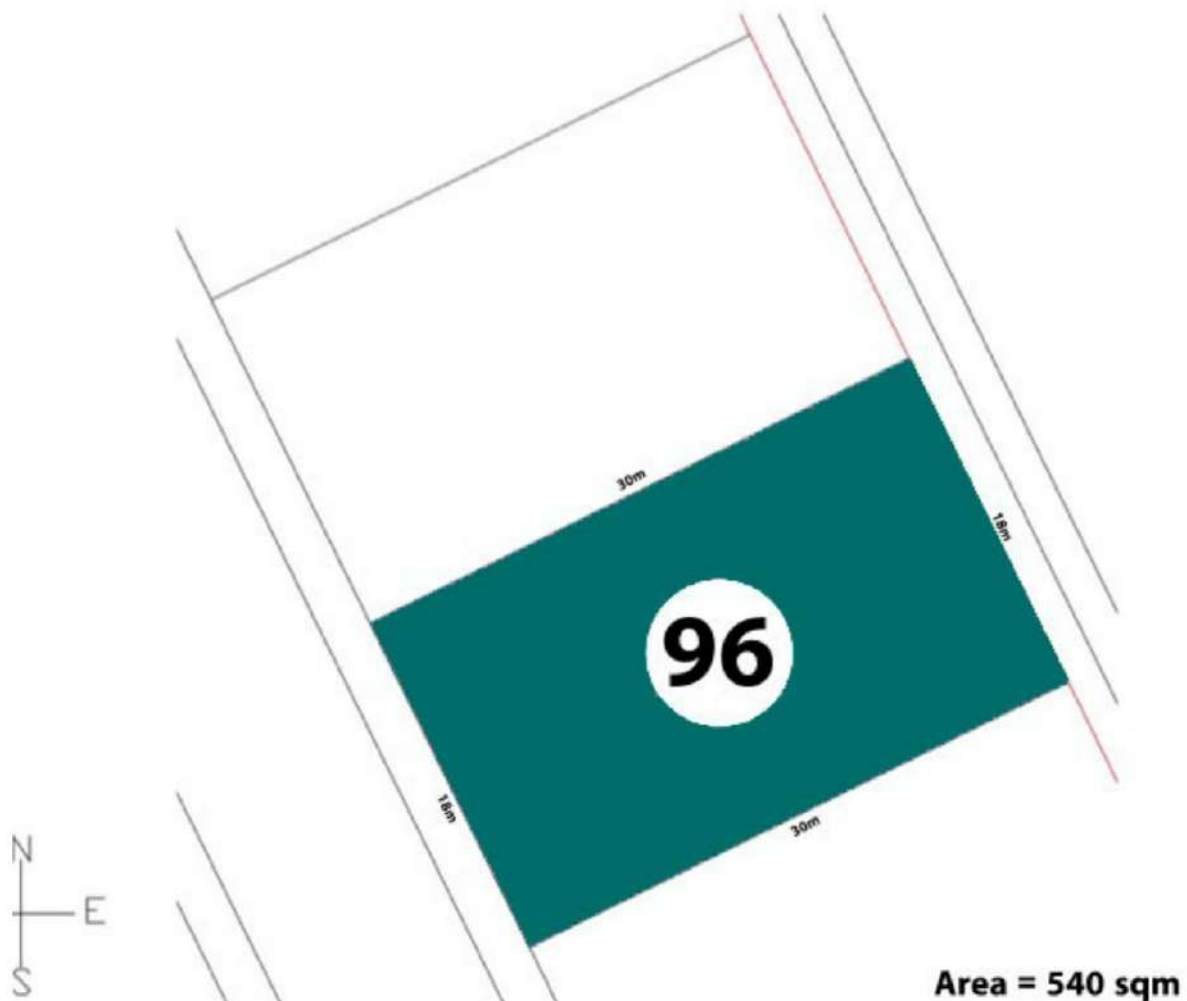

STREET NAME

ST. EVERGREEN

SIZE

540.00 - SQ. M

VIEW

GOLF VIEW

AVAILABILITY

Available

PARCEL NO

LO - 96

STREET NAME

ST. EVERGREEN

SIZE

541.00 - SQ. M

VIEW

GOLF VIEW

AVAILABILITY

Available

PARCEL NO

LO - 98

STREET NAME

ST. EVERGREEN

SIZE

541.00 - SQ. M

SIZE

615.00 - SQ. M

VIEW

GOLF VIEW

AVAILABILITY

Available