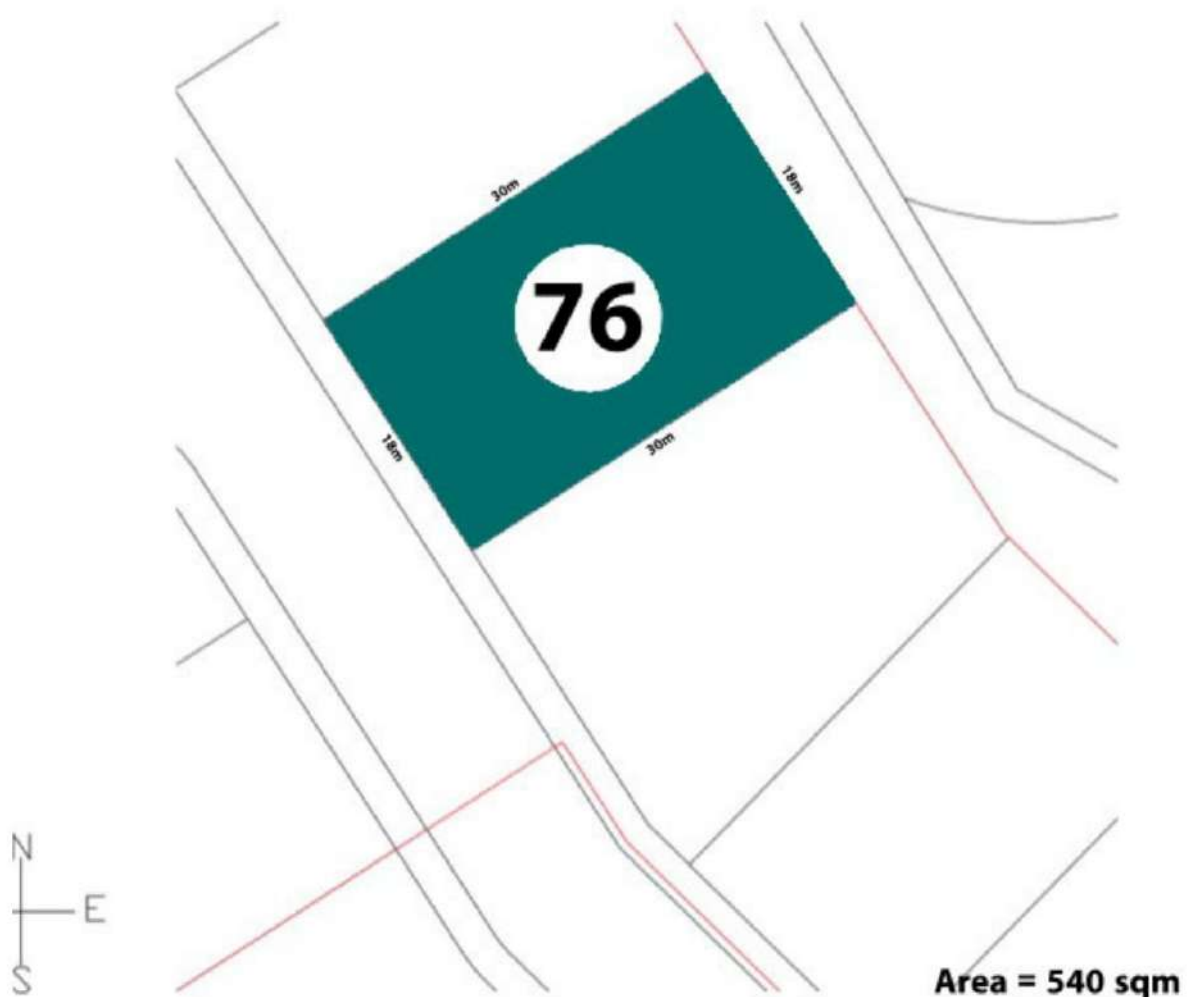

PARCEL NO

LO - 76

STREET NAME

ST. EVERGREEN

SIZE

540.00 - SQ. M

VIEW

GOLF VIEW

AVAILABILITY

Available