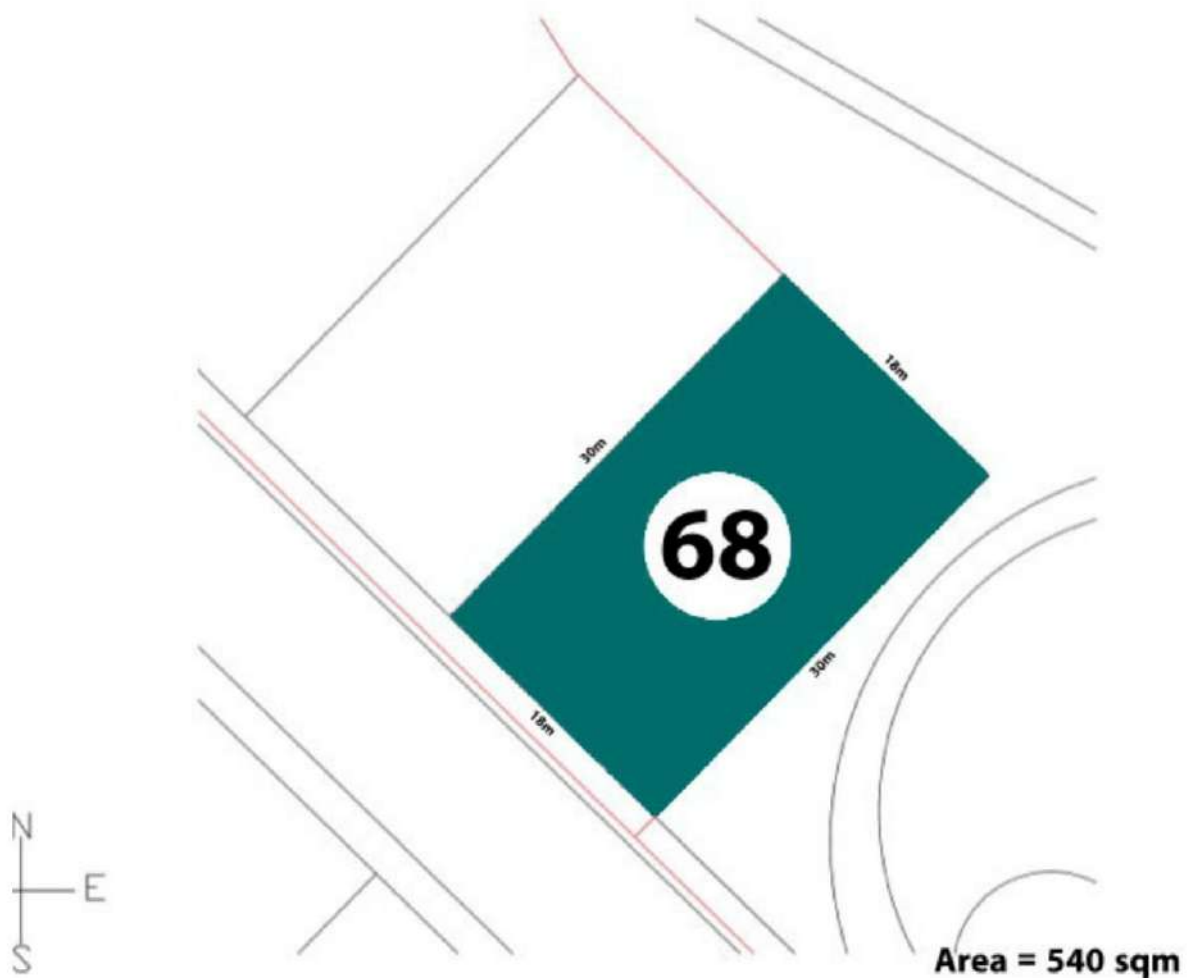

PARCEL NO

LO - 68

STREET NAME

ST. EVERGREEN

SIZE

540.00 - SQ. M

VIEW

GOLF VIEW

AVAILABILITY

Available